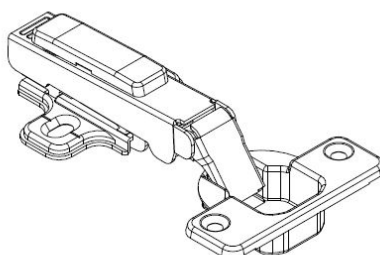

PRODUCT SHEET

Description:

Maxi Hinge "A", Clip-On, 100DG, NPL, $\varnothing$ 35mm, H=0, W/Plate F/ Wood Screws, Cup: cc:48mm, Full-Overlay, W/SISO Name Plate,, Can Be Used Together With 15.03.731-3

Item number:

15.03.735-0

Units	Box	Carton	HS Code	Barcode
Pcs.	1	100	8302100090	 5704866053204

SISO A/S

Mileparken 11
DK-2740 Skovlunde
Denmark
VAT: DK 24786013

Phone +45 45 830 900

www.siso.dk
siso@siso.dk

Danske Bank
Nytorv Branch
Copenhagen
SWIFT: DABADKKK

Account no.
4180 3112 112936
IBAN Account
DK7230003112112936