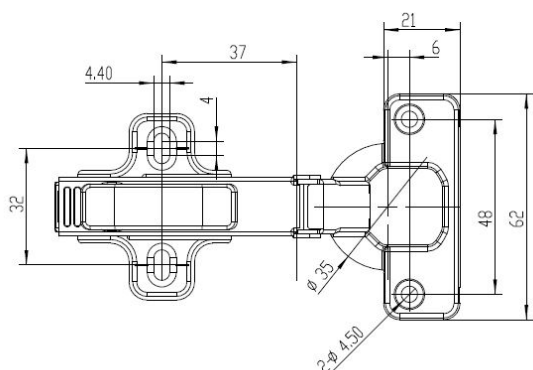

PRODUCT SHEET

Description:

Maxi Hinge "A", Clip-On, 100DG, NPL, $\varnothing$ 35mm, H=0, W/Plate F/ Wood Screws, Cup: cc:48mm, Full-Overlay, W/SISO Name Plate,, Can Be Used Together With 15.03.731-3

Item number:

15.03.735-0

Units	Box	Carton	HS Code	Barcode
Pcs.	1	100	8302100090	 5704866053204

SISO A/S

Mileparken 11
DK-2740 Skovlunde
Denmark
VAT: DK 24786013

Phone +45 45 830 900

www.siso.dk
siso@siso.dk

Danske Bank
Nytorv Branch
Copenhagen
SWIFT: DABADKKK

Account no.
4180 3112 112936
IBAN Account
DK7230003112112936