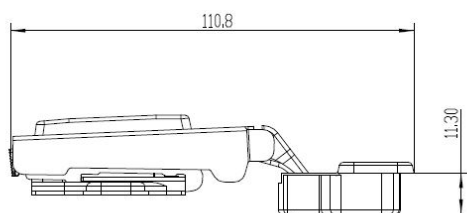

PRODUCT SHEET

Description:

Maxi Hinge "A", Clip-On, 100DG, NPL, $\varnothing$ 35mm, H=0, W/Plate F/ Wood Screws, Cup: cc:48mm, Full-Overlay, W/SISO Name Plate,, Can Be Used Together With 15.03.731-3

Item number:

15.03.735-0

Units	Box	Carton	HS Code	Barcode
Pcs.	1	100	8302100090	 5704866053204

SISO A/S

Mileparken 11
DK-2740 Skovlunde
Denmark
VAT: DK 24786013

Phone +45 45 830 900

www.siso.dk
siso@siso.dk

Danske Bank
Nytorv Branch
Copenhagen
SWIFT: DABADKKK

Account no.
4180 3112 112936
IBAN Account
DK7230003112112936